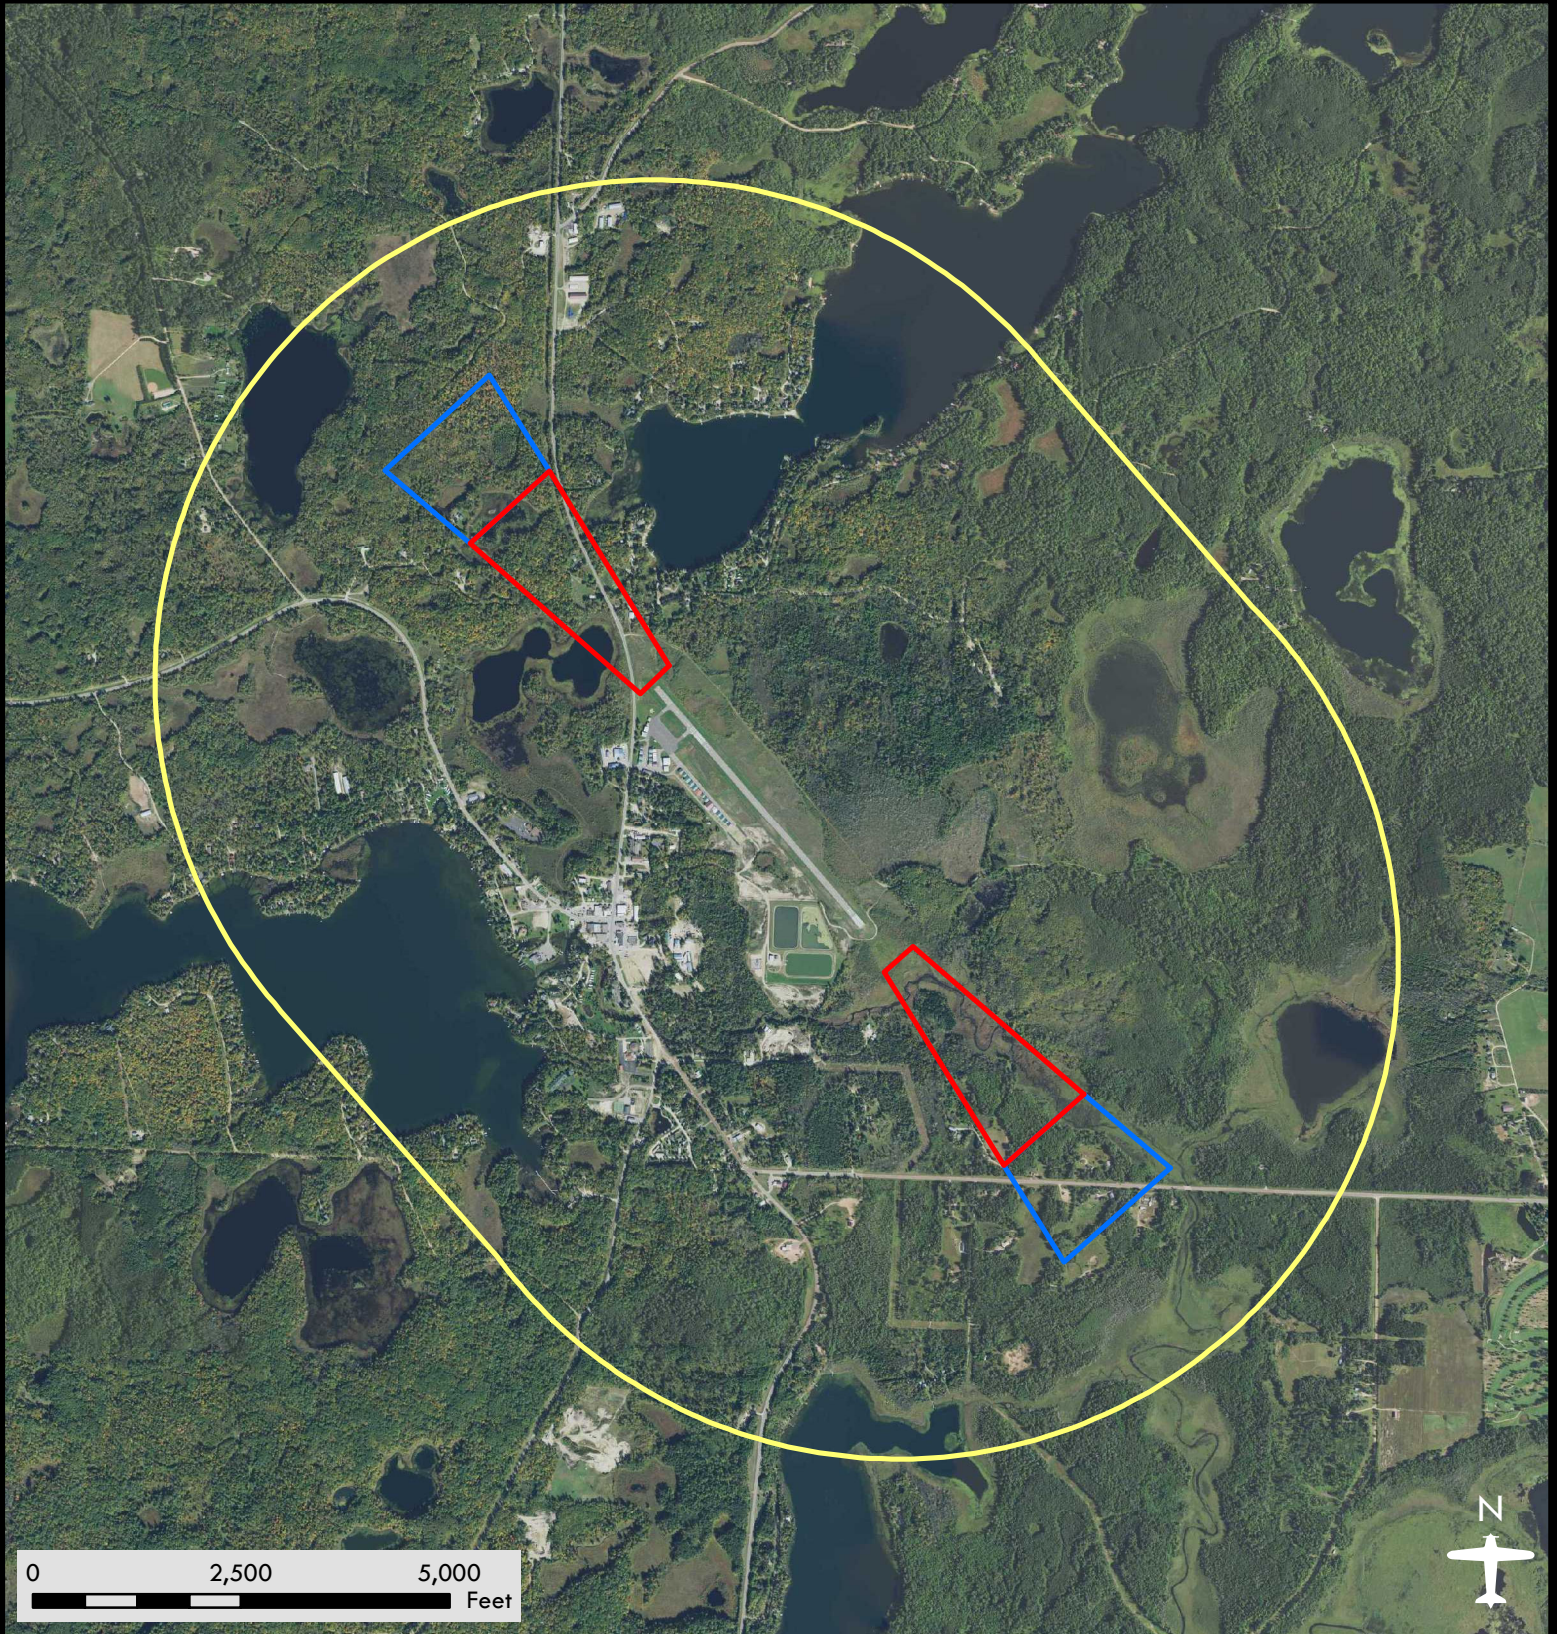

Longville Municipal Airport

Airport Safety Zones

Date: 08/08/2018

Legend

-  Zone A
-  Zone B
-  Zone C

DISCLAIMER: This is not an official zoning map. To view the official map and ordinance for this airport, please visit the Airport Zoning Information Warehouse at <https://www.dot.state.mn.us/aero/planning/zoning-warehouse.html>. The State of Minnesota makes no representations or warranties expressed or implied, with respect to the reuse of the data provided herewith regardless of its format or the means of its transmission. There is no guarantee or representation to the user as to the accuracy, currency, suitability, or reliability of this data for any purpose. The user accepts the data "as is." The State of Minnesota assumes no responsibility for loss or damage incurred as a result of any user's reliance on this data. All maps and other material provided herein are protected by copyright. Permission is granted to copy and use the materials herein.